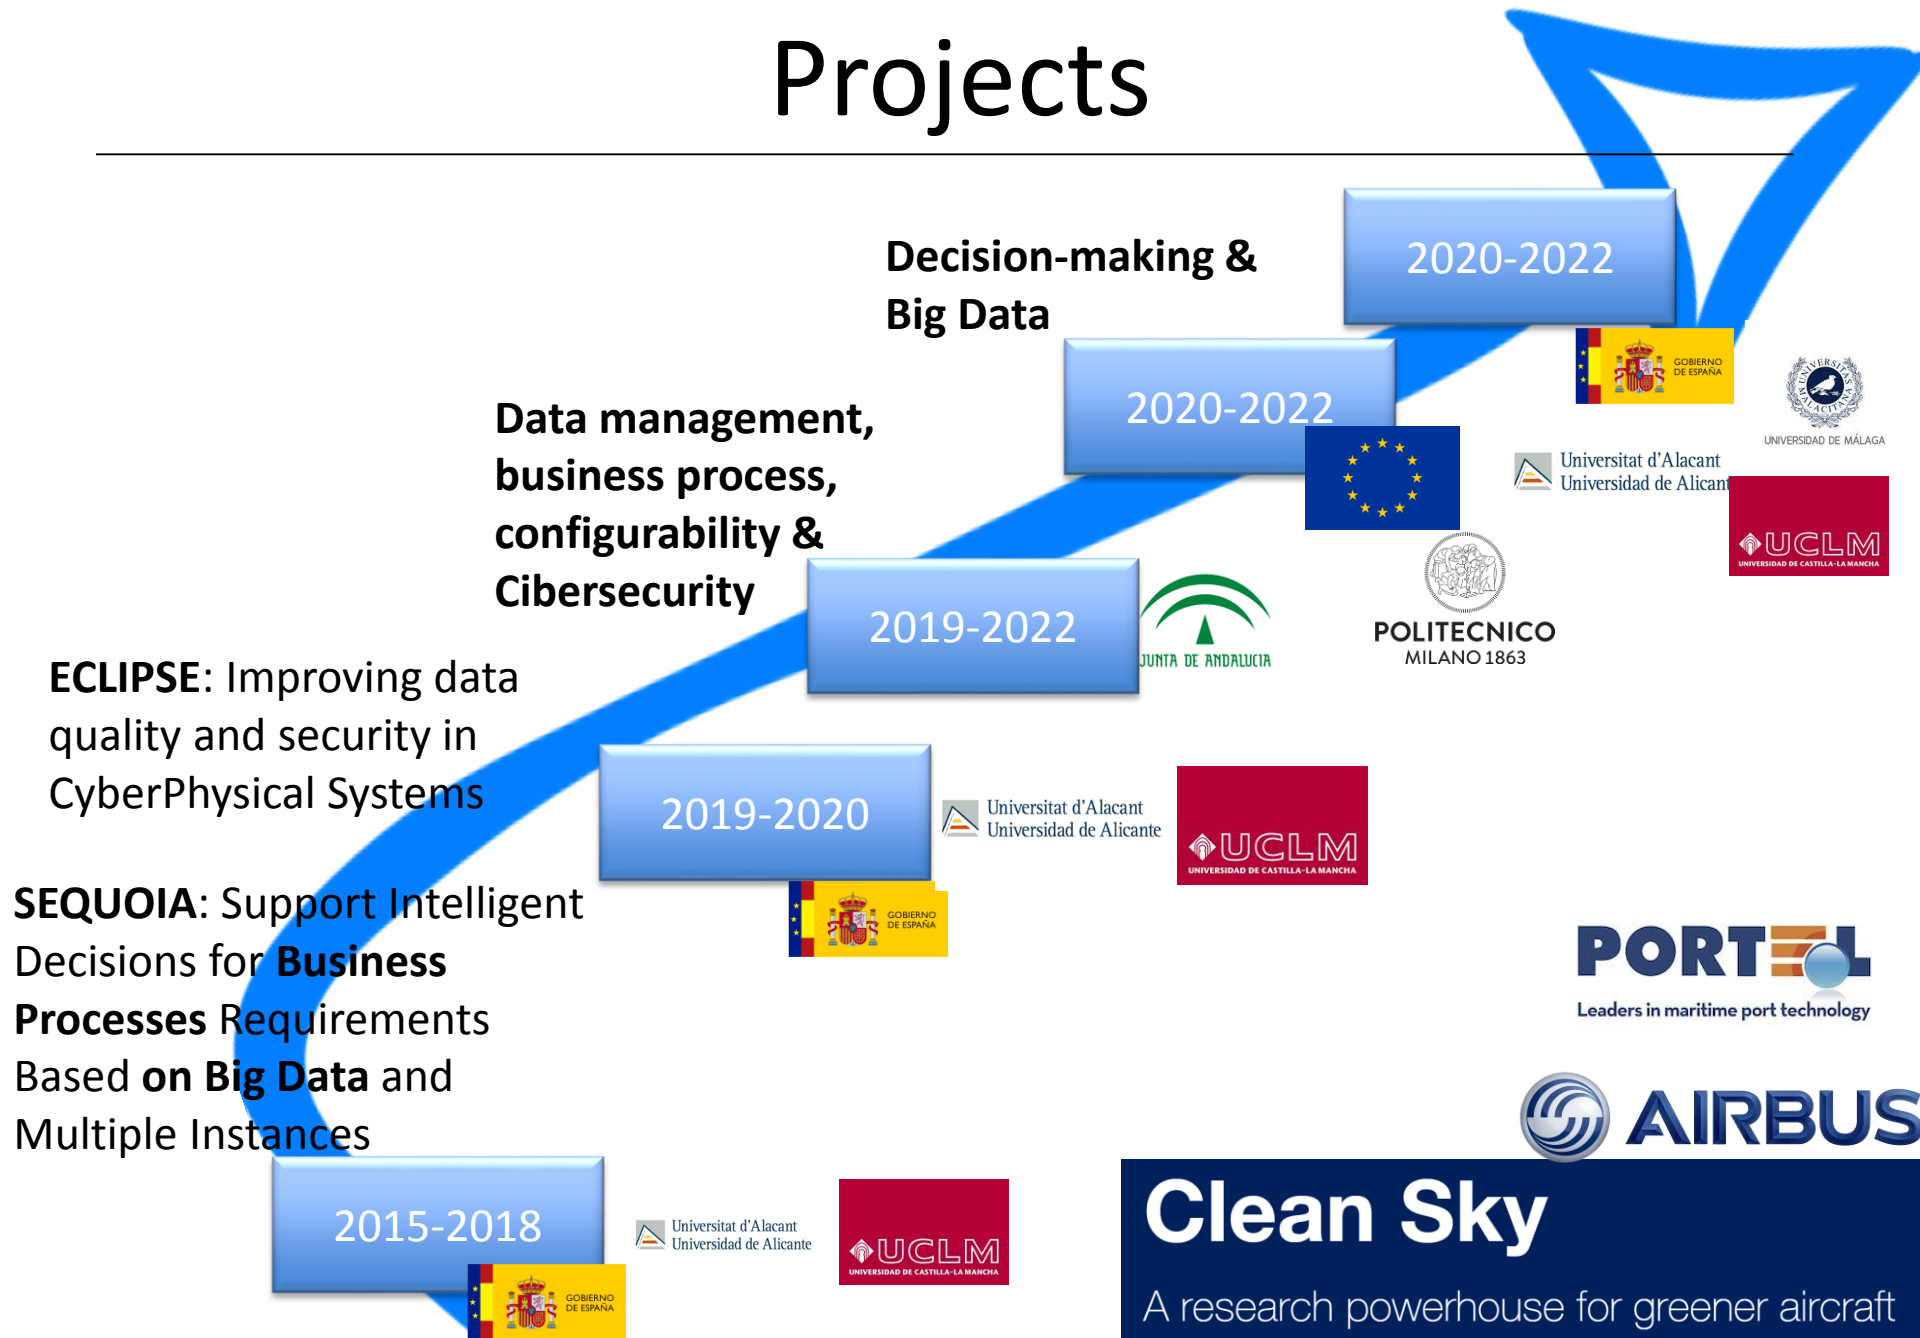

Belén Ramos Gutiérrez
Technical Staff

Research Lines

Research Lines

Data Transformation

Decision-making support

Metamodel creation

Business process Diagnosis

Data

Business Processes

Improving processes

Data Quality

Process Mining

Improve model language

Cybersecurity

Projects

Thanks!